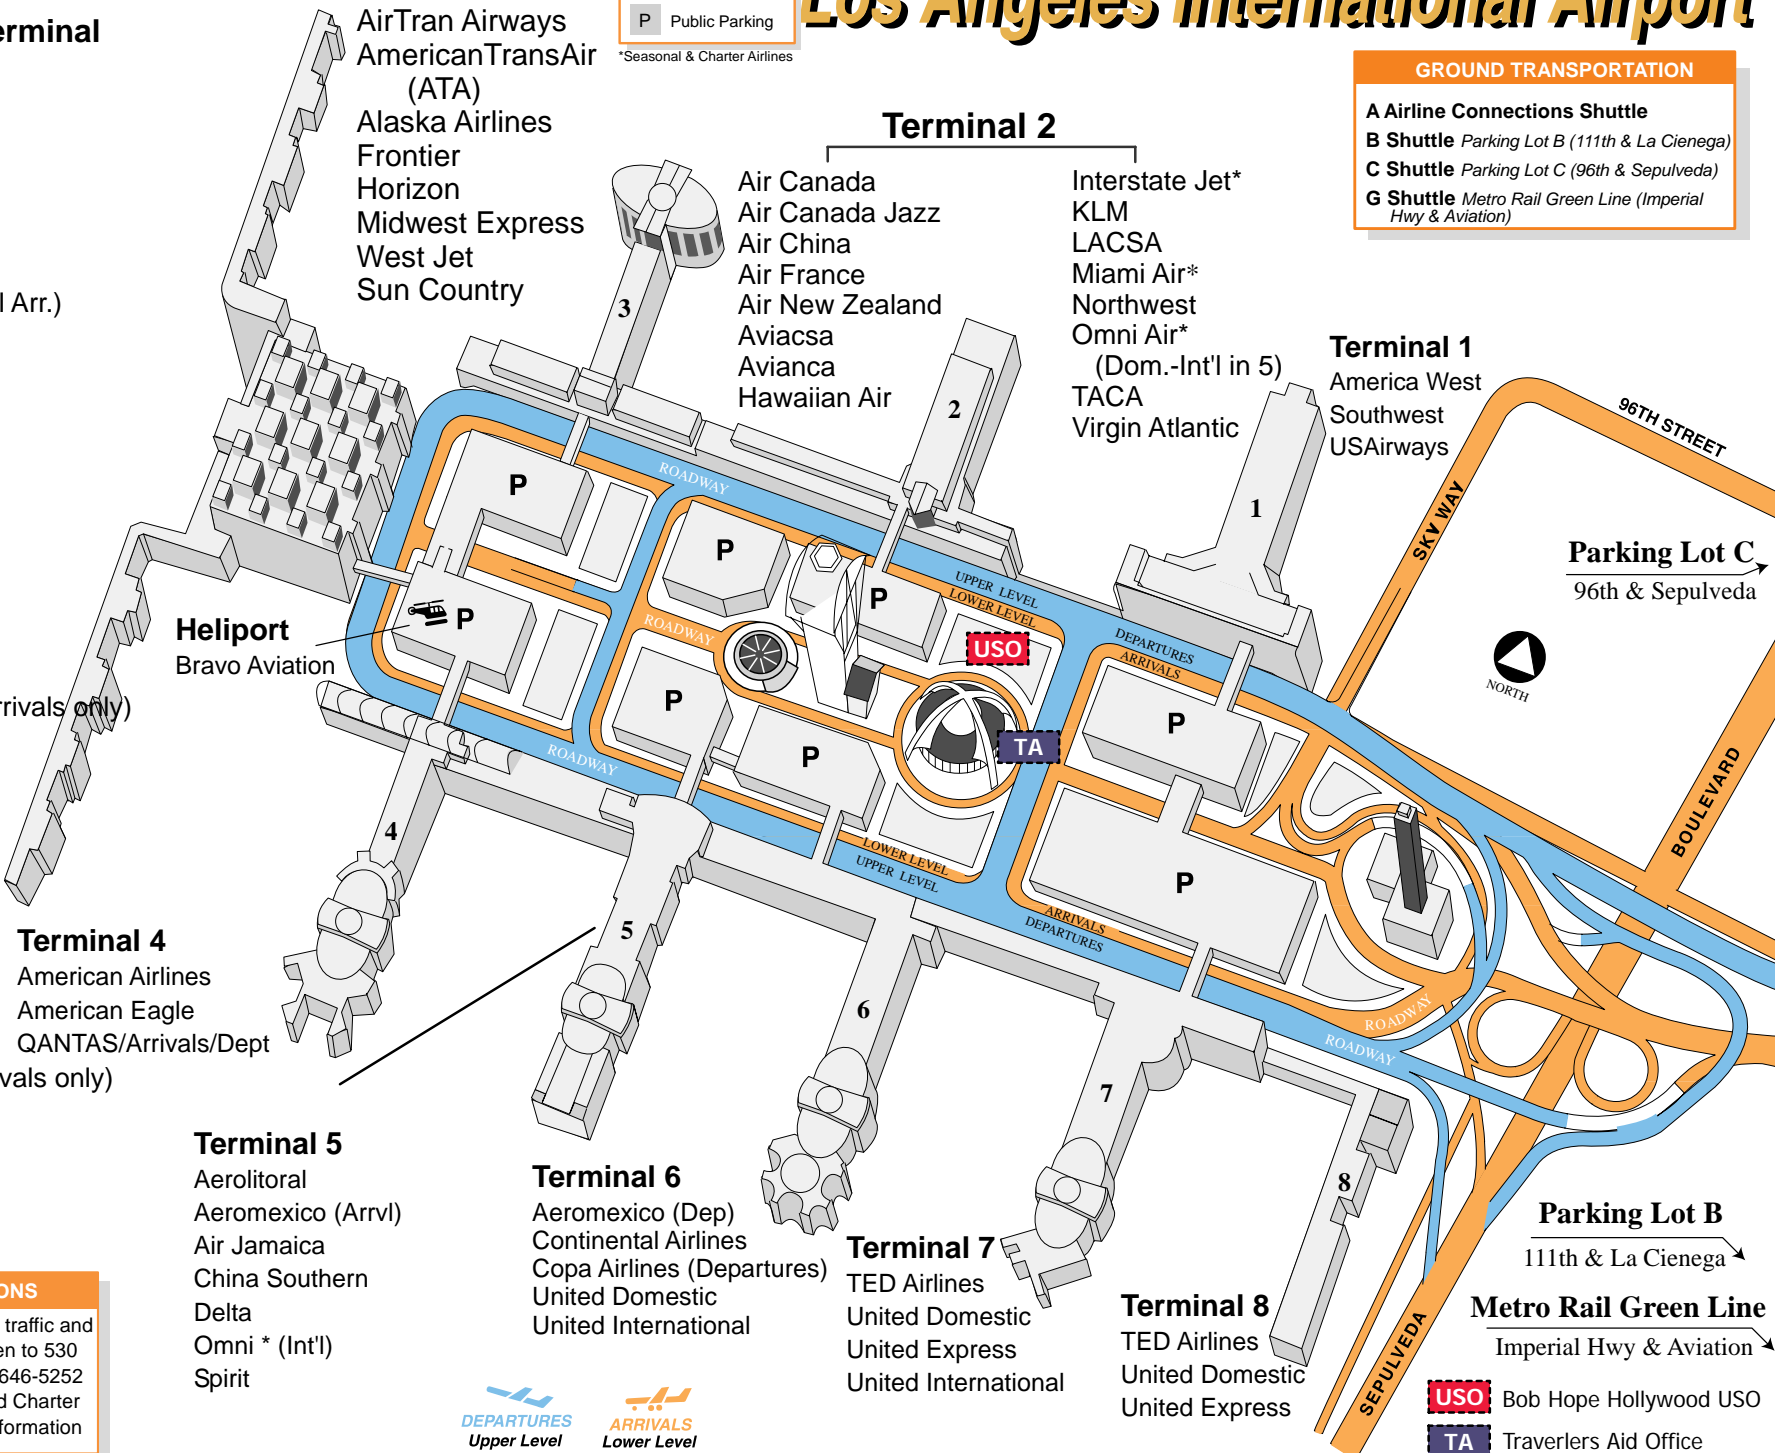

# Los Angeles International Airport

### Terminal 2

- Air Canada
- Air Canada Jazz
- Air China
- Air France
- Air New Zealand
- Aviacsa
- Avianca
- Hawaiian Air
- Interstate Jet\*
- KLM
- LACSA
- Miami Air\*
- Northwest
- Omni Air\* (Dom.-Int'l in 5)
- TACA
- Virgin Atlantic

**GROUND TRANSPORTATION**

- A Airline Connections Shuttle**
- B Shuttle** Parking Lot B (111th & La Cienega)
- C Shuttle** Parking Lot C (96th & Sepulveda)
- G Shuttle** Metro Rail Green Line (Imperial Hwy & Aviation)

- ### Terminal 1
- America West
  - Southwest
  - USAirways

**Heliport**  
Bravo Aviation

- ### Terminal 4
- American Airlines
  - American Eagle
  - QANTAS/Arrivals/Dept
  - TACA (evening arrivals only)
  - Thai Airways